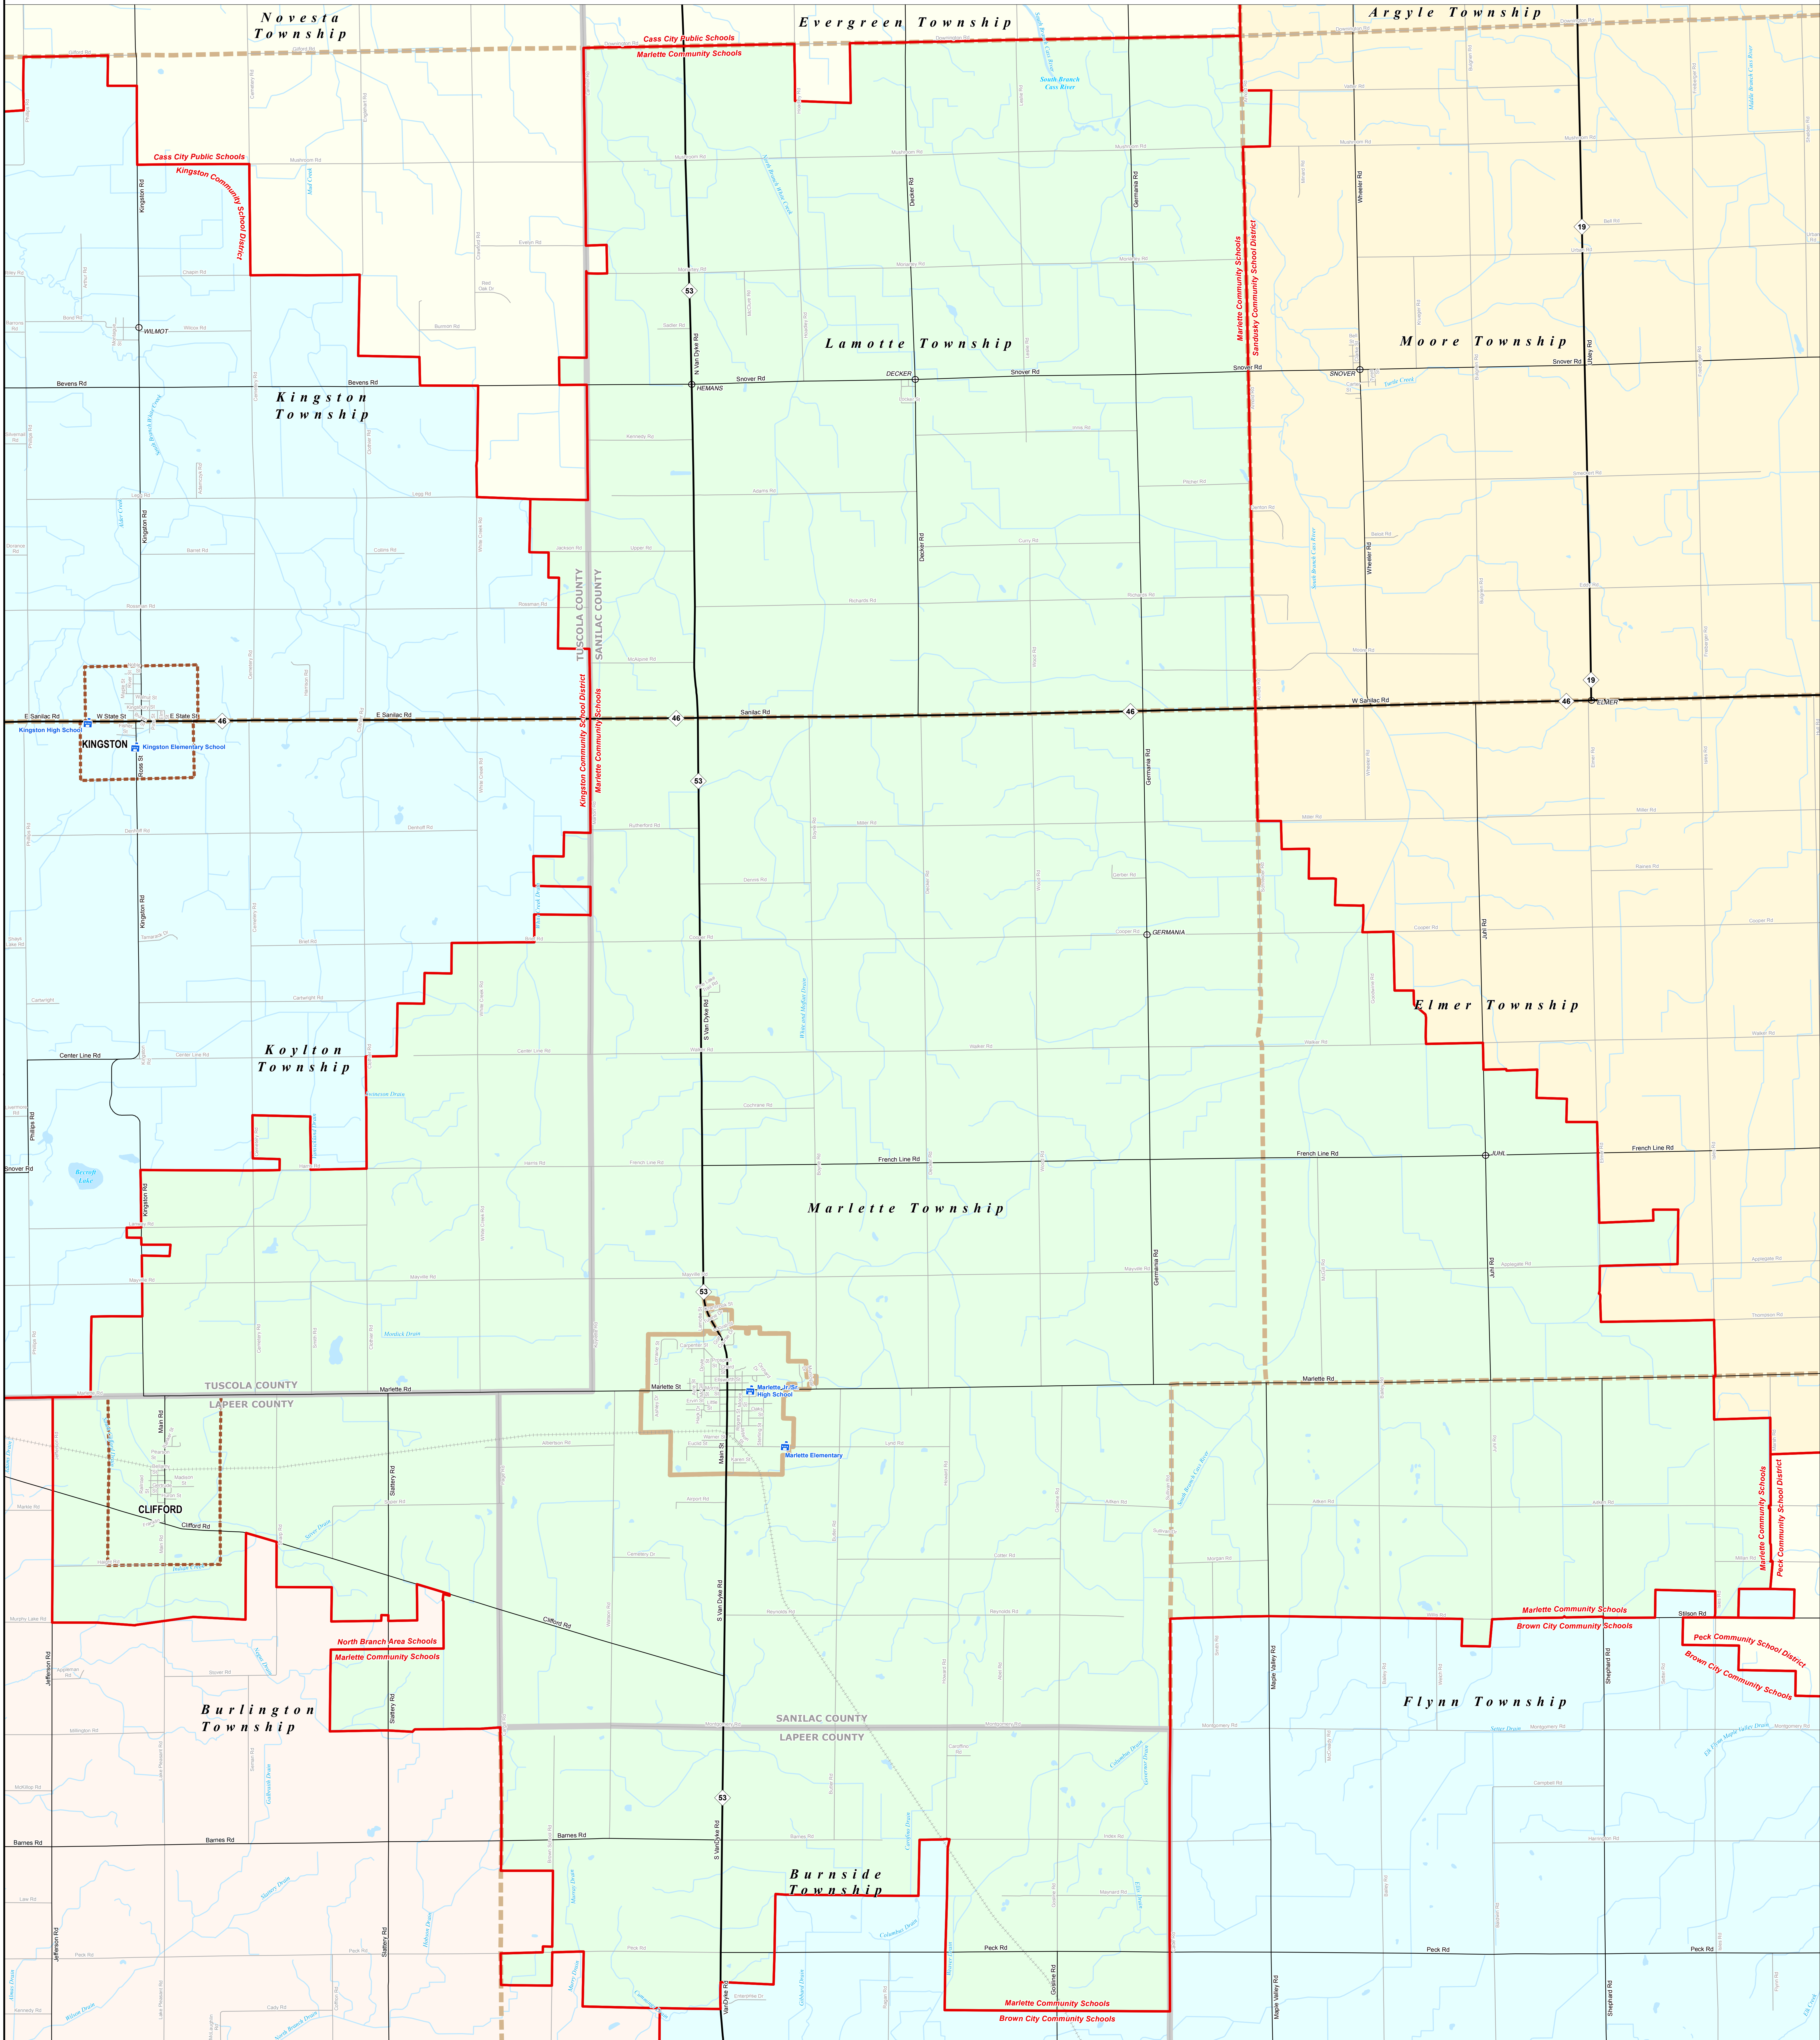

MARLETTE COMMUNITY SCHOOLS

Sanilac ISD

*Note: Non K-12 School Districts identified with Asterisk (*) in Name

11/14/13

Legend	
School District	Unincorporated Place
County	Railroad
City	Water Feature
Township	River, Stream, or Drain
Village	Freeway
Census Designated Place	Highway
	Primary Road
	Local Road